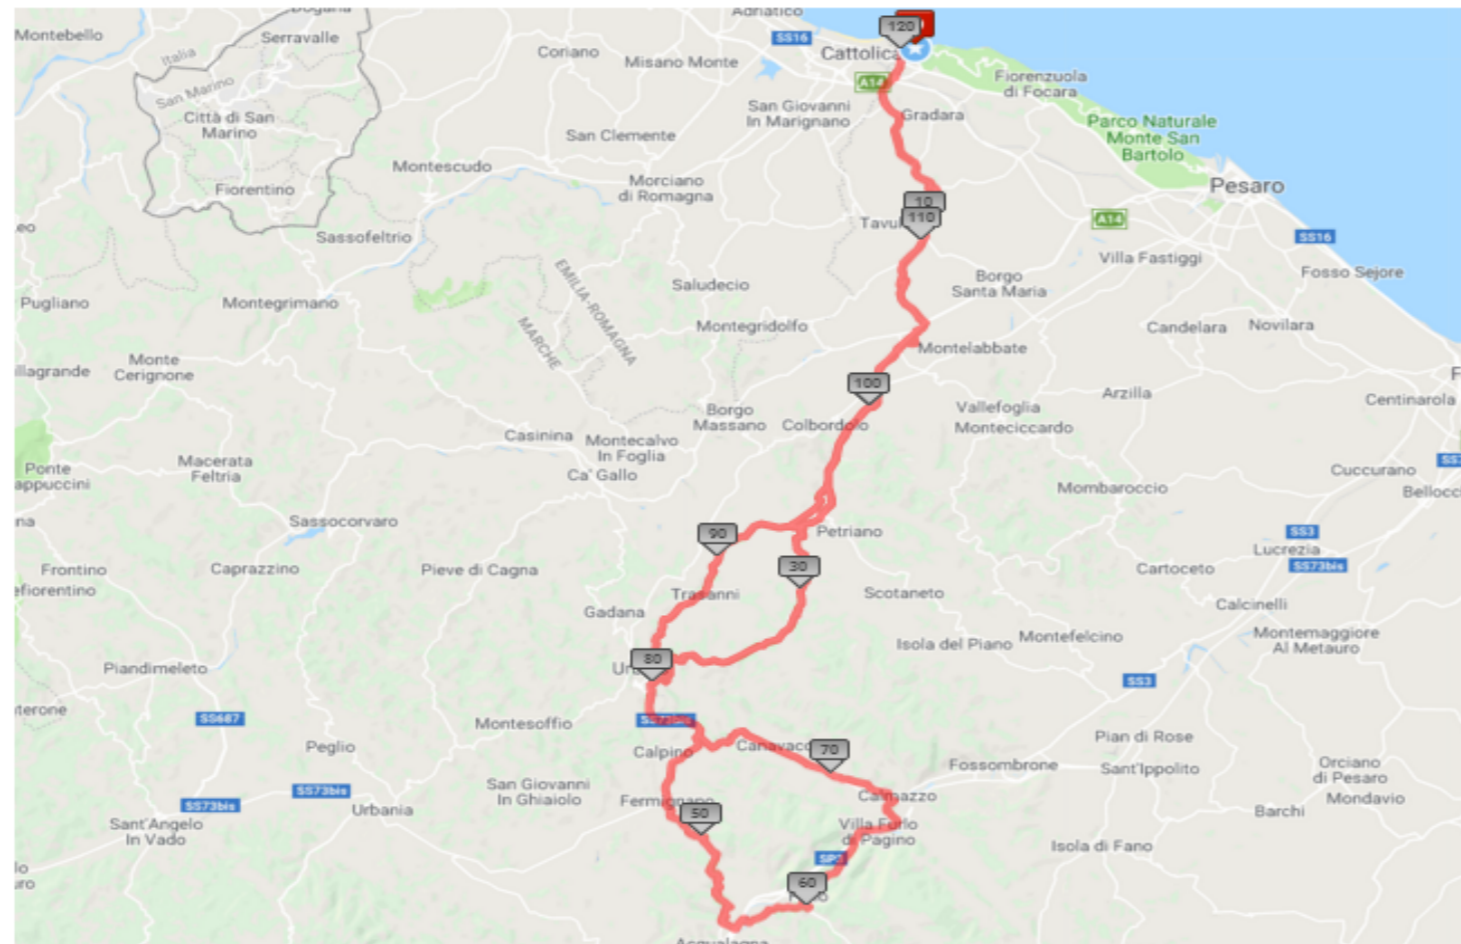

# Furlo - 122km

MEDIUM TOUR 9

ELEVATION (m)

START ELEVATION  
46 M

MAX ELEVATION  
555 M

GAIN  
2258 M

CLIMBS ON ROUTE