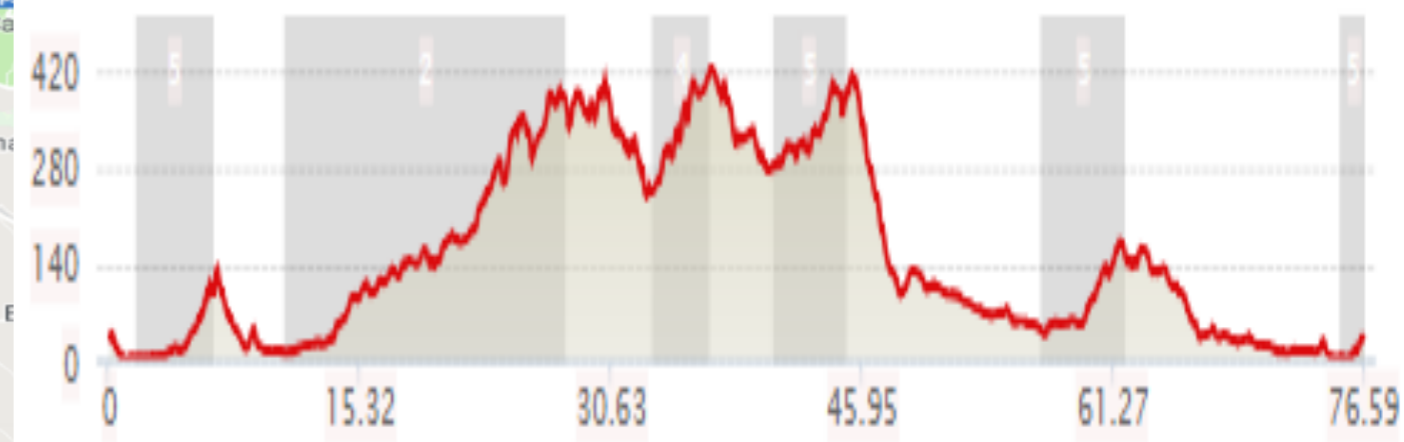

Borghi & Castelli - 76km

ELEVATION (m)

START ELEVATION

40 M

MAX ELEVATION

425 M

GAIN

1421 M

CLIMBS ON ROUTE

1 1 4

MEDIUM TOUR 3