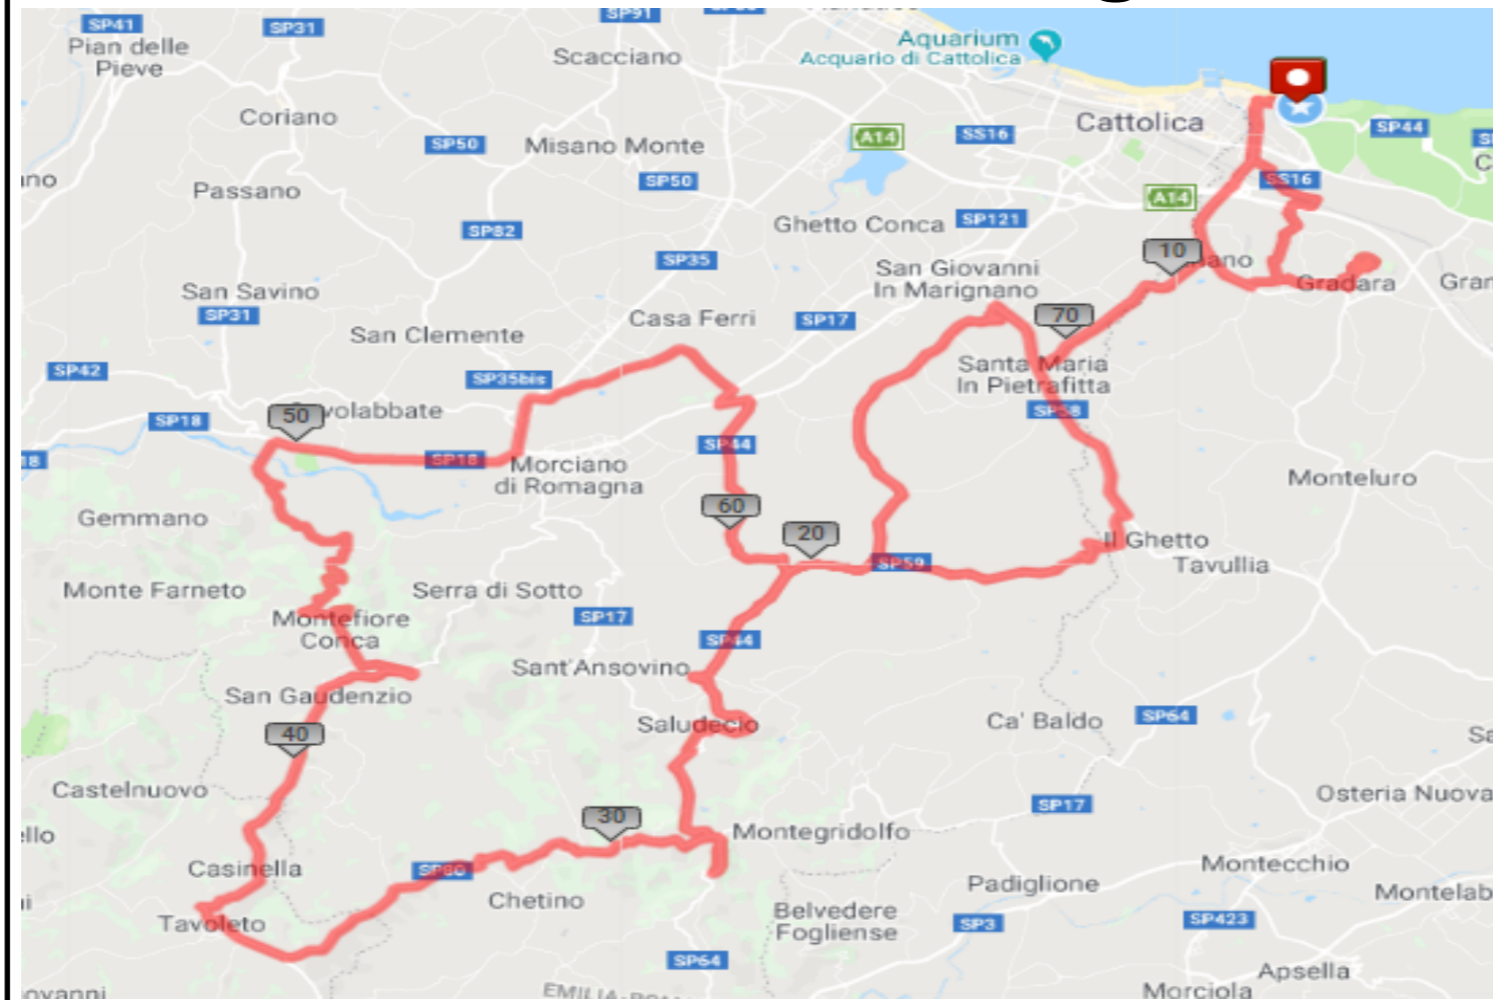

Borghi & Castelli - 76km

ELEVATION (m)

START ELEVATION

40 M

MAX ELEVATION

425 M

GAIN

1421 M

CLIMBS ON ROUTE

1 1 4

MEDIUM TOUR 3